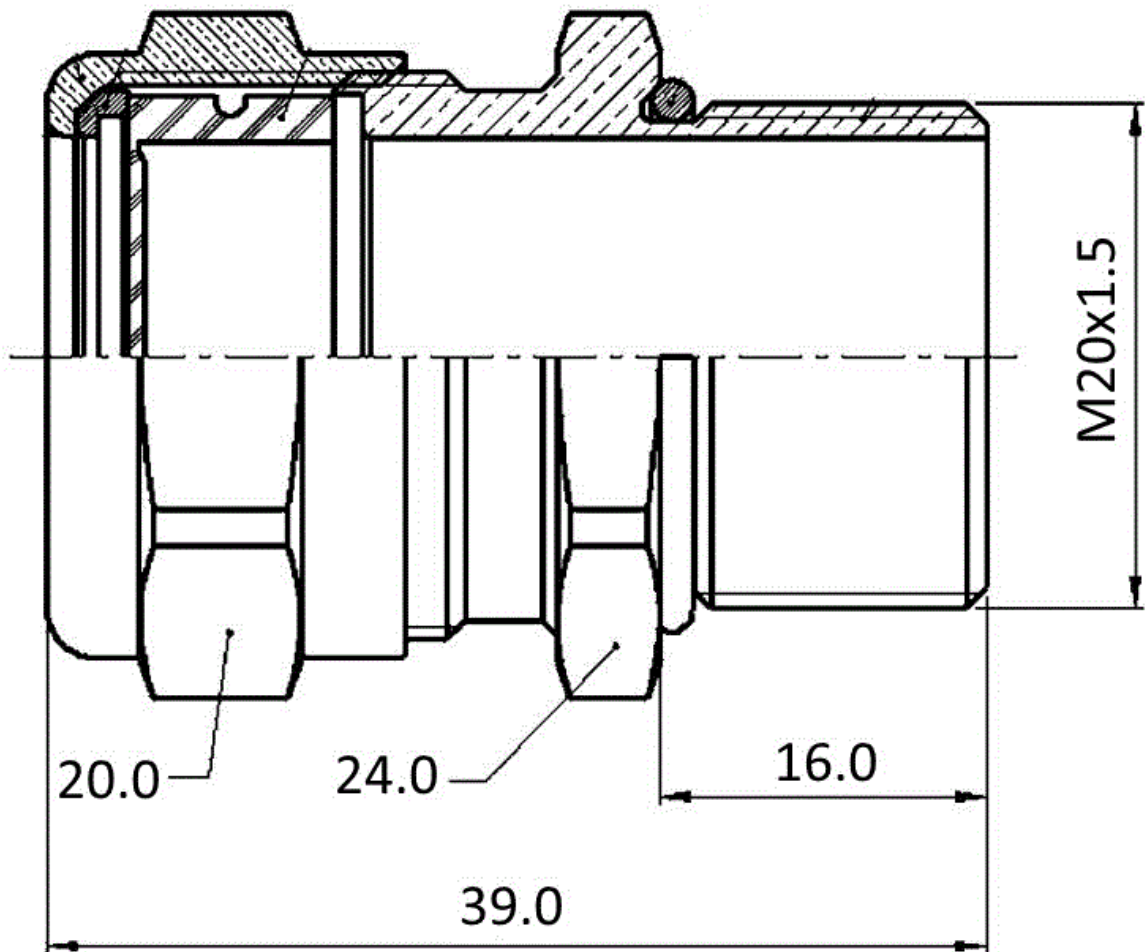

#### General Data

Intro	Zone 1+21, Zone 2+22
Material	Brass

#### Characteristics of Head 1

Standards/Regulations	M20x1.5
Degree of Protection	IP68
Fixing Torque	10 Nm
Cable Diameter Range	7-12mm
Certificates	II 2G Ex eb IIC, II 2D Ex tb IIIC IP6X

Contact

Contact Us

All dimension in [inch] mm. This drawing and the information contained is for general presentation purposes only. Please refer to the "Download" section for detailed technical drawings. © FRABA B.V., All rights reserved. We do not assume responsibility for technical inaccuracies or omissions. Specifications are subject to change without notice.